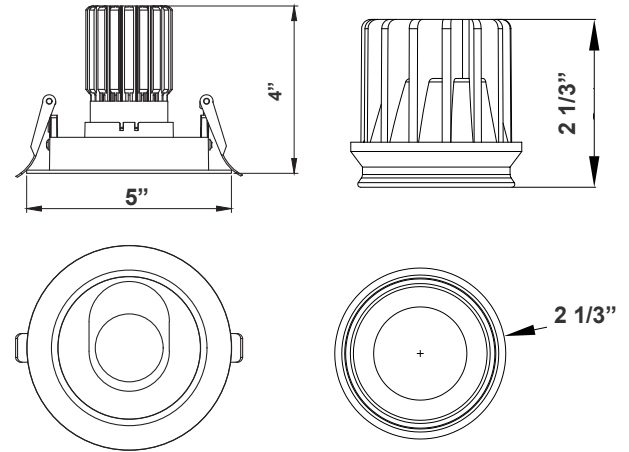

Customer Name: \_\_\_\_\_

Project Name: \_\_\_\_\_

Note: \_\_\_\_\_ Type: \_\_\_\_\_

6 1/3" (H) X 5" (D)  
Box Dimensions:  
5-1/4" x 1-5/8" x 1-1/8"  
Junction Area Dimensions:  
2-1/16" x 1-5/8" x 1-1/8"