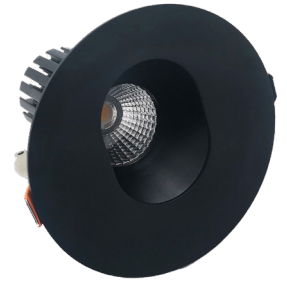

## Features

- 4" LED Slot Recessed Trim
- Die-Cast Aluminum With White Powder Coat Finish
- 5-Year Warranty
- Junction Box Included With Fixture

## Other Views:

LRD-WTR4SL-WH

LRD-EGN-7W-MCT5-D

LRD-7W-MCT5-4WTRSL-WH

LRD-WTR4SL-BK

LRD-EGN-MCT5-27K-D

LRD-7W-MCT5-4WTRSL-BK

## Accessory:

Blank = No Option For Accessories  
 LRD-FGL = LRD SERIES FROSTED GUASS LENS  
 RSL4-RI-13 = 4" ROUND ROUGH-IN PLATE, 13" LONG  
 RSL4-RI = 4" ROUND ROUGH-IN PLATE, 26" LONG