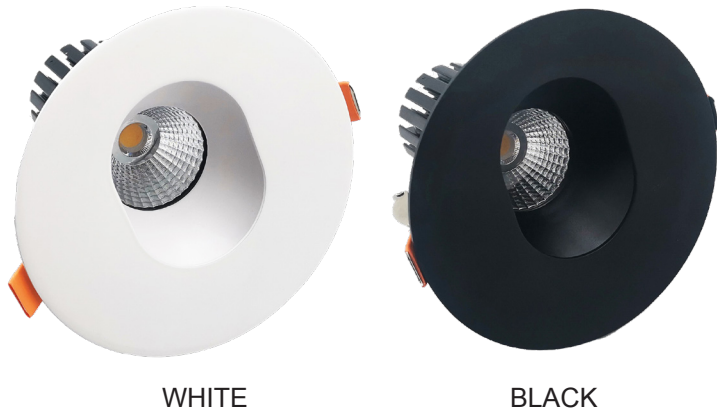

LRD SERIES RESIDENTIAL LIGHTING

LRD-7W-MCT5-4WTRSL
4" LED ARCHITECTURAL WINGED SLOT RECESSED LIGHTS
MCT Multi Color Temperature (Selectable)

WESTGATE
THE FUTURE IS HERE...AND IT'S QUITE BRIGHT!

Customer Name: _____

Project Name: _____

Note: _____ Type: _____

6 1/3" (H) X 5" (D)
Box Dimensions:
5-1/4" x 1-5/8" x 1-1/8"
Junction Area Dimensions:
2-1/16" x 1-5/8" x 1-1/8"

Ideal for New as well as old residential and commercial constructions.

Features

- 4" LED Slot Recessed Trim
- Die-Cast Aluminum With White Powder Coat Finish
- 5-Year Warranty
- Junction Box Included With Fixture

Technical Specifications

Electrical:

- Voltage: 120VAC
- Wattage: 7W
- Power Factor: >0.90
- Efficacy: Up to 70 LM/W

Mechanical:

- Up to 9 AWG18 Wires
- Die-cast Aluminum With White Powder Coat Finish
- Clear Glass Lens
- Junction Box Rated Up to 9 AWG18 Wires
- Type IC Rated: Approved For Direct Contact With Insulation
- Operating Temperature: 104°F
- Air-Tight and Type IC Rated: No Housing Required
- Damp Location Approved

Lighting:

- Multi CCT (Selectable Switch on the Back of The Driver)
- Dimming: Dimmable Down to 10% Using Standard TRIAC LED dimmer
- Total lumens: 490LM
- Color Temperature: 2700K/3000K/3500K/4000K/5000K
- Color Rendering index: >90
- Beam Angle: 10°
- Lifespan: 50,000 Hrs.

Applications:

- Ideal for New as well as old residential and commercial constructions.

Other Models:

- 10W | 700LM | LRD-10W-MCT5-4WTRSL-WH/BK

Phone: (877) 805-2252 | Fax: (877) 805-2252
www.westgatemfg.com