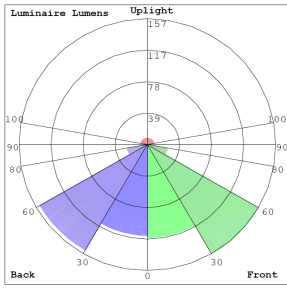

Photometrics: LRD-7W-MCT5-4WTRSL

BUG Rating: B1-U1-G0