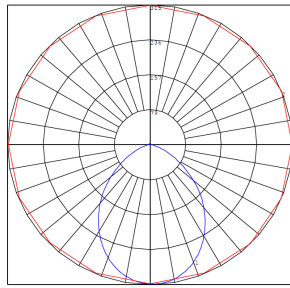

Photometrics: LRD-7W-MCT5-4WTRSL

BUG Rating: B1-U1-G0