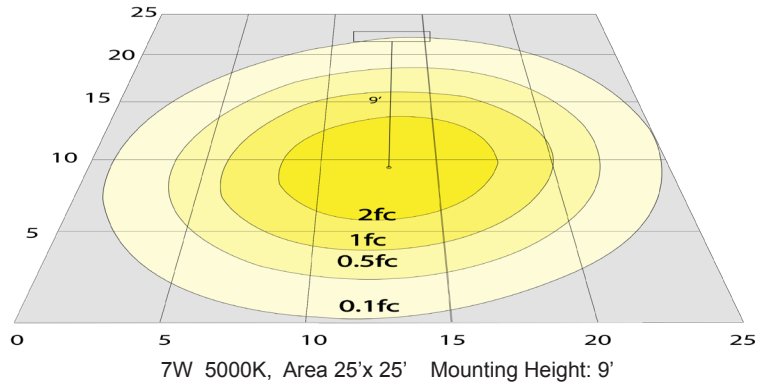

7W 5000K, Area 25'x 25' Mounting Height: 9'